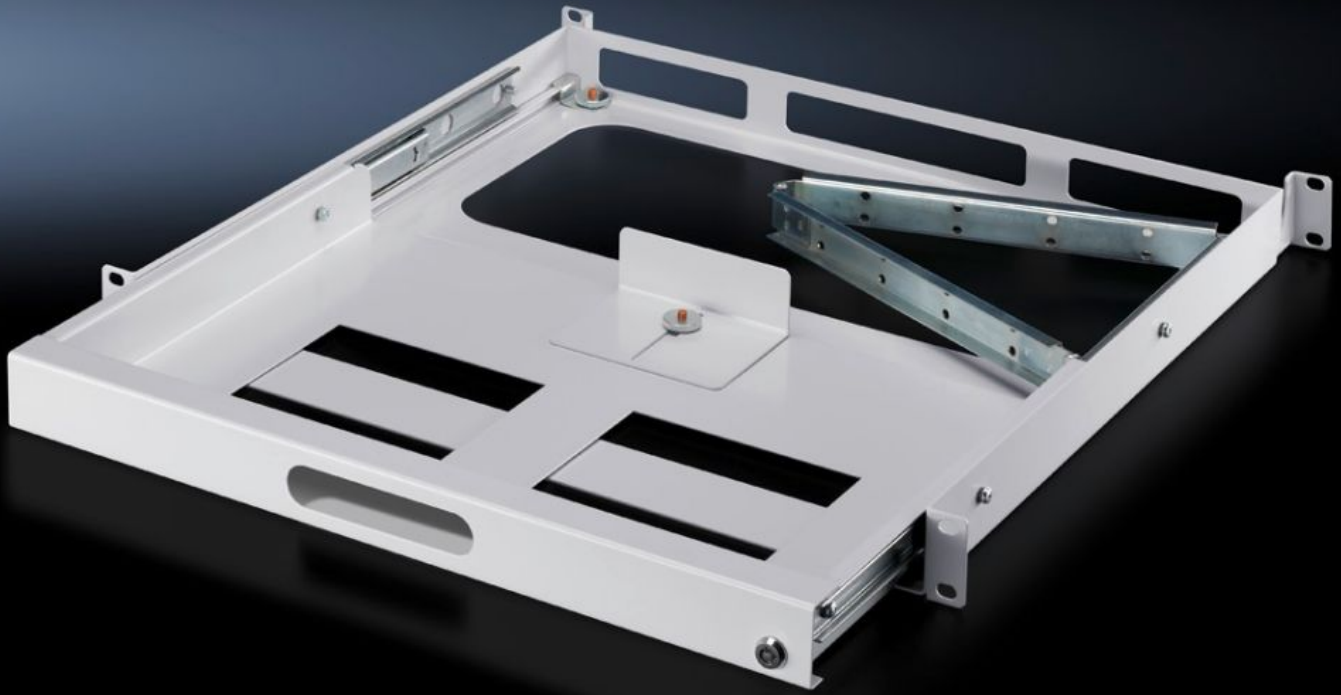

Rittal – The System.

Faster – better – everywhere.

DK 7281.200

Keyboard drawer 1 U

State: 9/22/2023 (Source: rittal.com/us-en)

ENCLOSURES

POWER DISTRIBUTION

CLIMATE CONTROL

IT INFRASTRUCTURE

SOFTWARE & SERVICES

FRIEDHELM LOH GROUP